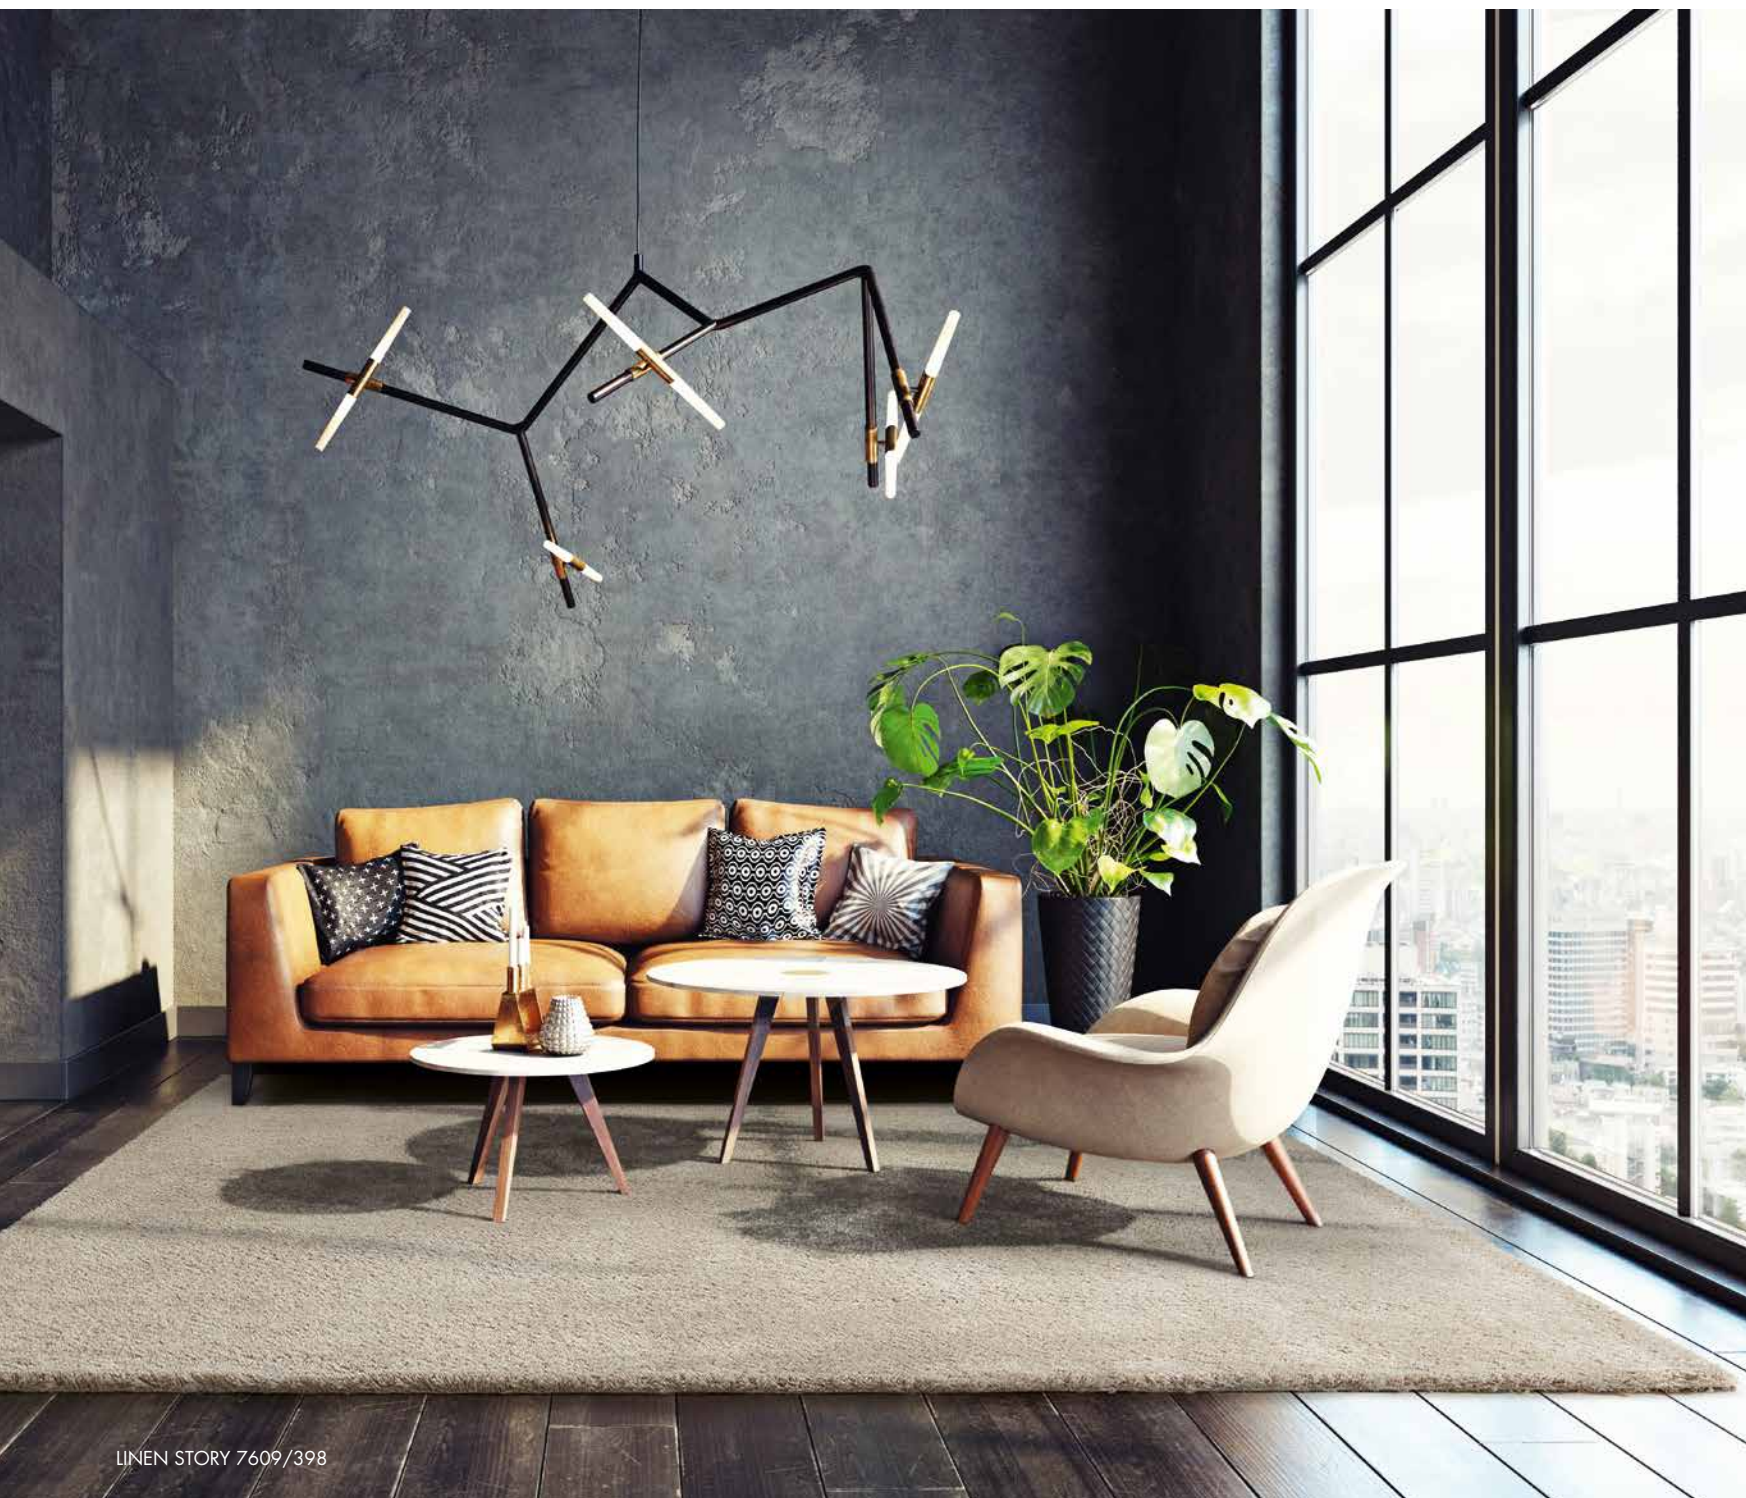

LINEN STORY 7609/398

JAB
ANSTOETZ
FLOORING

JAB TEPPICHE HEINZ ANSTOETZ KG
Dammheider Straße 67
D-32052 Herford-Elverdissen
T: +49 5221-774-0
F: +49 5221-774-52
JABteppiche-verkauf@jab.de
www.jab.de