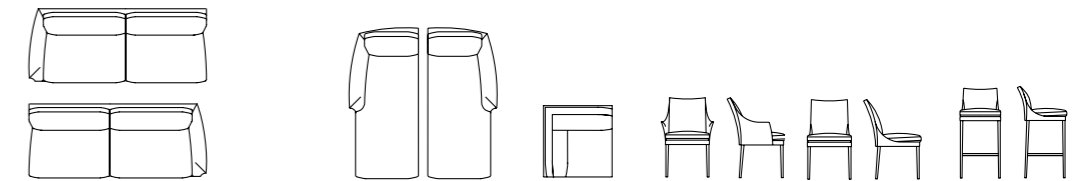

Hocker

Sitz: festgepolstert

The corpus of all types are available with or without piping (no surcharge).

Easy chair BW-135-1000, sofas and additional elements

Seat: flat springs with loose cushion
Seat cushion: Multilux KS
Back: loose cushion
Back cushion: Multilux

Easy chair BW-135-1001

High-back-chair BW-135-1002
Seat: flat spring with loose cushion
Seat cushion: Multilux KS
Back: firmly upholstered

High-back chair with tilt function BW-135-1003

Seat: rubber belts, Multilux firmly upholstered
Back: firmly upholstered, cold foam
Funktion: with tilting and turning function, release inside in polished chrome
Base: x-base polished chrome

Stool

Seat: firmly upholstered

Maße cm	Hocker BW-135-2001	Sofa 2/70 BW-135-3000	Sofa 2/80 BW-135-3001	Sofa 2/90 BW-135-3002	Recamiere AL li/re BW-135-3003
Dimensions cm	Stool BW-135-2001	Sofa 2/70 BW-135-3000	Sofa 2/80 BW-135-3001	Sofa 2/90 BW-135-3002	Recamiere AR le/ri BW-135-3003
Breite/Width	59	175	195	215	85
Tiefe/Depth	43	94	94	94	174
Höhe/Height	42	81	81	81	81
Sitzhöhe/Seat height	42	42	42	42	42
Sitztiefe/Seat depth	43	54	54	54	66
Sitzbreite/Seat width	59	140	160	180	144