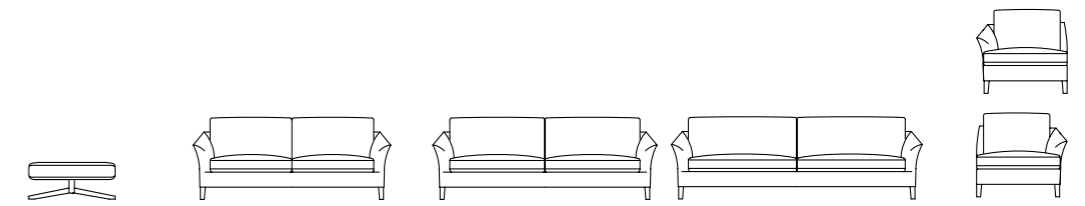

Stool

Seat: firmly upholstered

Maße cm	Hocker BW-135-2001	Sofa 2/70 BW-135-3000	Sofa 2/80 BW-135-3001	Sofa 2/90 BW-135-3002	Recamiere AL li/re BW-135-3003
Dimensions cm	Stool BW-135-2001	Sofa 2/70 BW-135-3000	Sofa 2/80 BW-135-3001	Sofa 2/90 BW-135-3002	Recamiere AR le/ri BW-135-3003
Breite/Width	59	175	195	215	85
Tiefe/Depth	43	94	94	94	174
Höhe/Height	42	81	81	81	81
Sitzhöhe/Seat height	42	42	42	42	42
Sitztiefe/Seat depth	43	54	54	54	66
Sitzbreite/Seat width	59	140	160	180	144